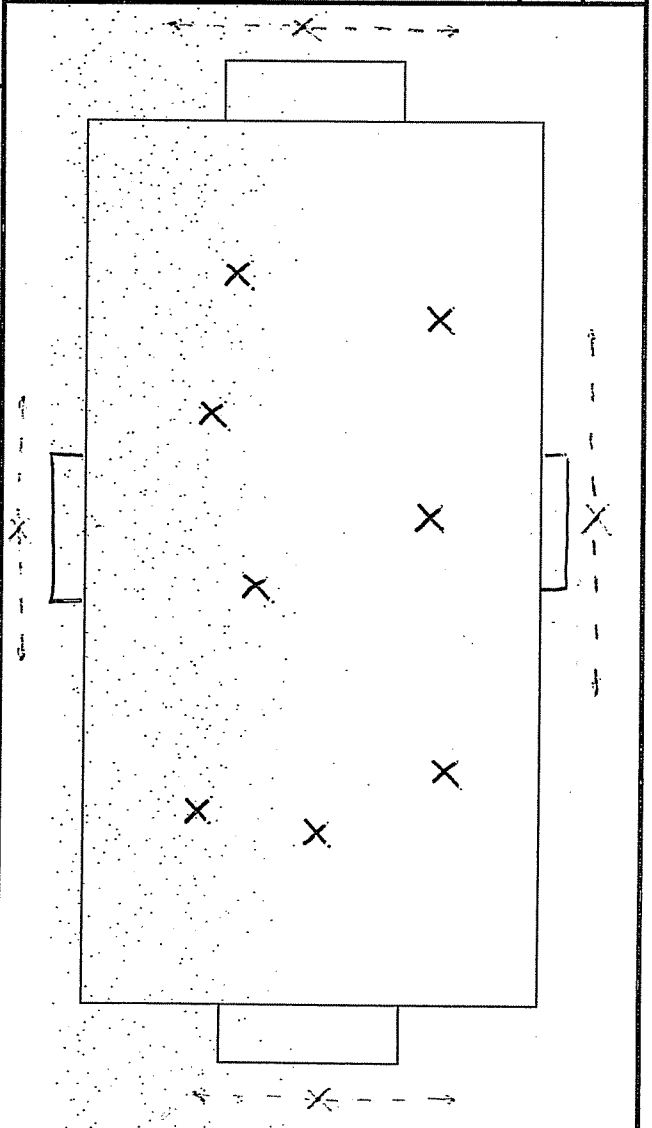

NORWICH CITY FC 1st TEAM SESSION PLAN

~~XXXXXXXXXXXXXXXXXXXX~~

Total Time: 15 mins

CROSSING & FINISHING

15 mins

VARIATIONS OF THIS THEME